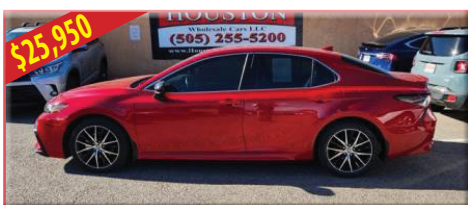

2021 LEXUS ES 350 F SPORT BLACKLINE EDITION

AUTO, PL, PW, CRUISE, TILT, CD, AC, SUNROOF, HEATED SEATS, ALLOYS, 33K MILES!

2022 MAZDA MX-5 MIATA GRAND TOURING

AUTO, PL, PW, CRUISE, TILT, CD, AC, HEATED LEATHER, NAV, ALLOYS, 23K MILES!

2018 MAZDA MAZDA3 5-DOOR SPORT

AUTO, PL, PW, CRUISE, TILT, CD, AC, ALLOYS, 39K MILES!

2022 NISSAN ALTIMA 2.5 SL AWD

AUTO, PL, PW, CRUISE, TILT, CD, AC, SUNROOF, HEATED LEATHER, ALLOYS, 17K MILES!

2016 NISSAN ALTIMA 2.5 SL

AUTO, PL, PW, CRUISE, TILT, CD, AC, HEATED LEATHER, ALLOYS, 83K MILES!

2016 PORSCHE PANAMERA S

AUTO, PL, PW, CRUISE, TILT, CD, AC, SUNROOF, HEATED SEATS, NAV, ALLOYS, 40K MILES!

2021 TOYOTA PRIUS 20TH ANNIVERSARY EDITION

AUTO, PL, PW, CRUISE, TILT, CD, AC, SAT RADIO, ALLOYS, 37K MILES!

2021 TOYOTA CAMRY SE

AUTO, PL, PW, CRUISE, TILT, CD, AC, SAT RADIO, ALLOYS, 24K MILES!

2023 TOYOTA COROLLA HATCHBACK XSE

AUTO, PL, PW, CRUISE, TILT, CD, AC, HEATED SEATS, NAV, ALLOYS, 11K MILES!