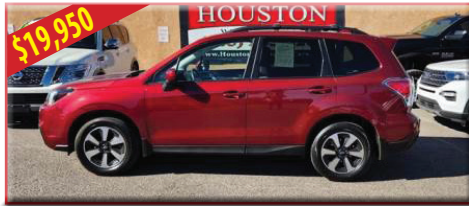

## BEST OF CITY WINNER 12 YEARS IN A ROW!

**2017 SUBARU FORESTER PREMIUM AWD**  
AUTO, PL, PW, CRUISE, TILT, CD, AC, SUNROOF, SAT RADIO, ALLOYS, 65K MILES!

**2017 TOYOTA HIGHLANDER SE AWD**  
AUTO, PL, PW, CRUISE, TILT, CD, AC, SUNROOF, HEATED LEATHER, ALLOYS, 73K MILES!