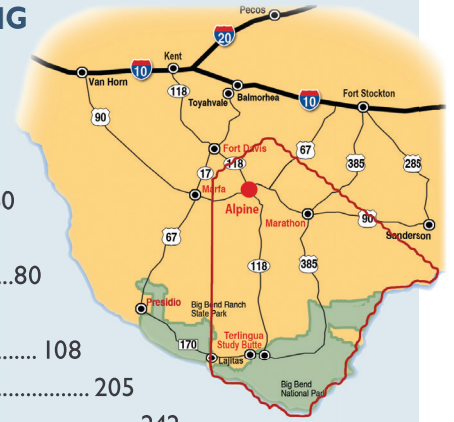

Brewster COUNTY

TRANSPORTATION

Brewster County is served by U.S. Highways 67, 90 and State Highway 118. Highway 67 and 118 are major north/south routes running from Study Butte to Interstate 10. For more Transportation information see page 48.

South Brewster County -
 Avg. January High Temperature: 67
 Avg. January Low Temperature: 32
 Avg. July High Temperature: 100
 Avg. July Low Temperature: 72
 Avg. annual precipitation:
 Rainfall: 12.13 inches

COMMUNITY SERVICES – SEE PAGE 47

REAL ESTATE

For full real estate information visit BigBendRealEstateGuide.com.

APPROXIMATE DRIVING DISTANCE FROM ALPINE IN MILES

Balmorhea State Park	60
Big Bend National Park Boundary	80
Big Bend National Park Headquarters	108
Del Rio	205
El Paso	242
Fort Davis.....	26
Fort Stockton (I-10).....	67
Lajitas.....	95
Marathon	31
Marfa.....	27
Midland/Odessa (Int'l Airport).....	165
Pecos (I-20)	120
Presidio (Port of Entry)	88
Sanderson.....	86
Study Butte/Terlingua.....	78
Van Horn (I-10).....	100